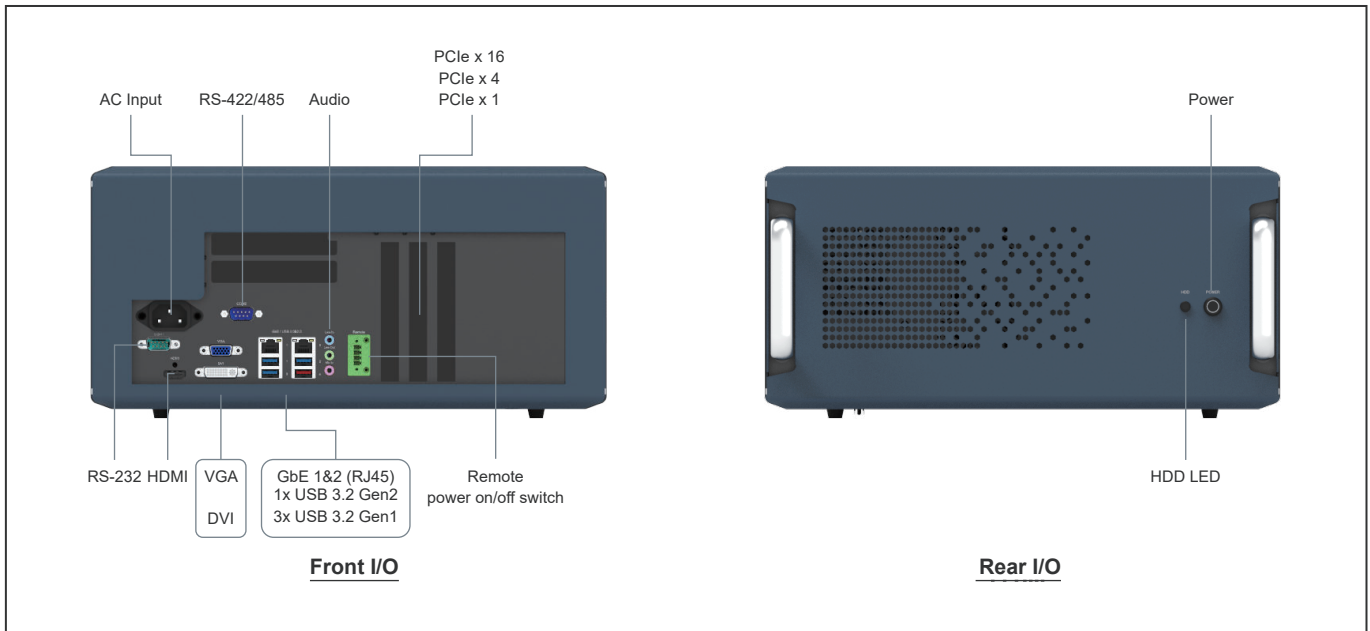

I/O Interfaces

Ordering Information

Model Name	Description
GOT2-H8800	8/9th Gen Core™ i7/i5/i3 processor
GOT2-H8801	i7-9700E(8C/8T,2.6GHz up to 4.4GHz,12MB,65W)
GOT2-H8802	i5-9500E(6C/6T,3.0GHz up to 4.2GHz,9MB, 65W)
GOT2-H8803	i7-9700TE(8C/8T,1.8GHz up to 3.8GHz,12MB,35W)
GOT2-H8804	i5-9500TE(6C/6T,2.2GHz up to 3.6GHz, 9MB,35W)
GOT2-H8805	i7-8700(12C/12T,3.2GHz up to 4.6GHz,12MB,65W)
GOT2-H8806	i5-8500(6C/6T, 3.0GHz up to 4.1GHz,9MB,65W)
GOT2-H8807	i7-8700T(6C/12T,2.4GHz up to 4.0GHz,12MB,35W)
GOT2-H8808	i5-8500T(6C/6T,2.1GHz up to 3.5GHz,9MB,35W)
GOT2-H8809	i3-8100T(4C/4T,3.1GHz ,6MB,35W)

Optional Accessories

Item NO.	Description
1.	DDR4 2666 /2400 MHz/DIMM
2.	M.2/mSATA/ SSD
3.	2.5" HDD/SSD
4.	Window OS
5.	ATX Power Supply

Packing List

Item NO.	Description
1.	GOT2-H880 System x1
2.	Wall Mount Bracket x2
3.	Screw Package x1
4.	AC Power Cord
5.	4 Pin Remote Control Terminal Block